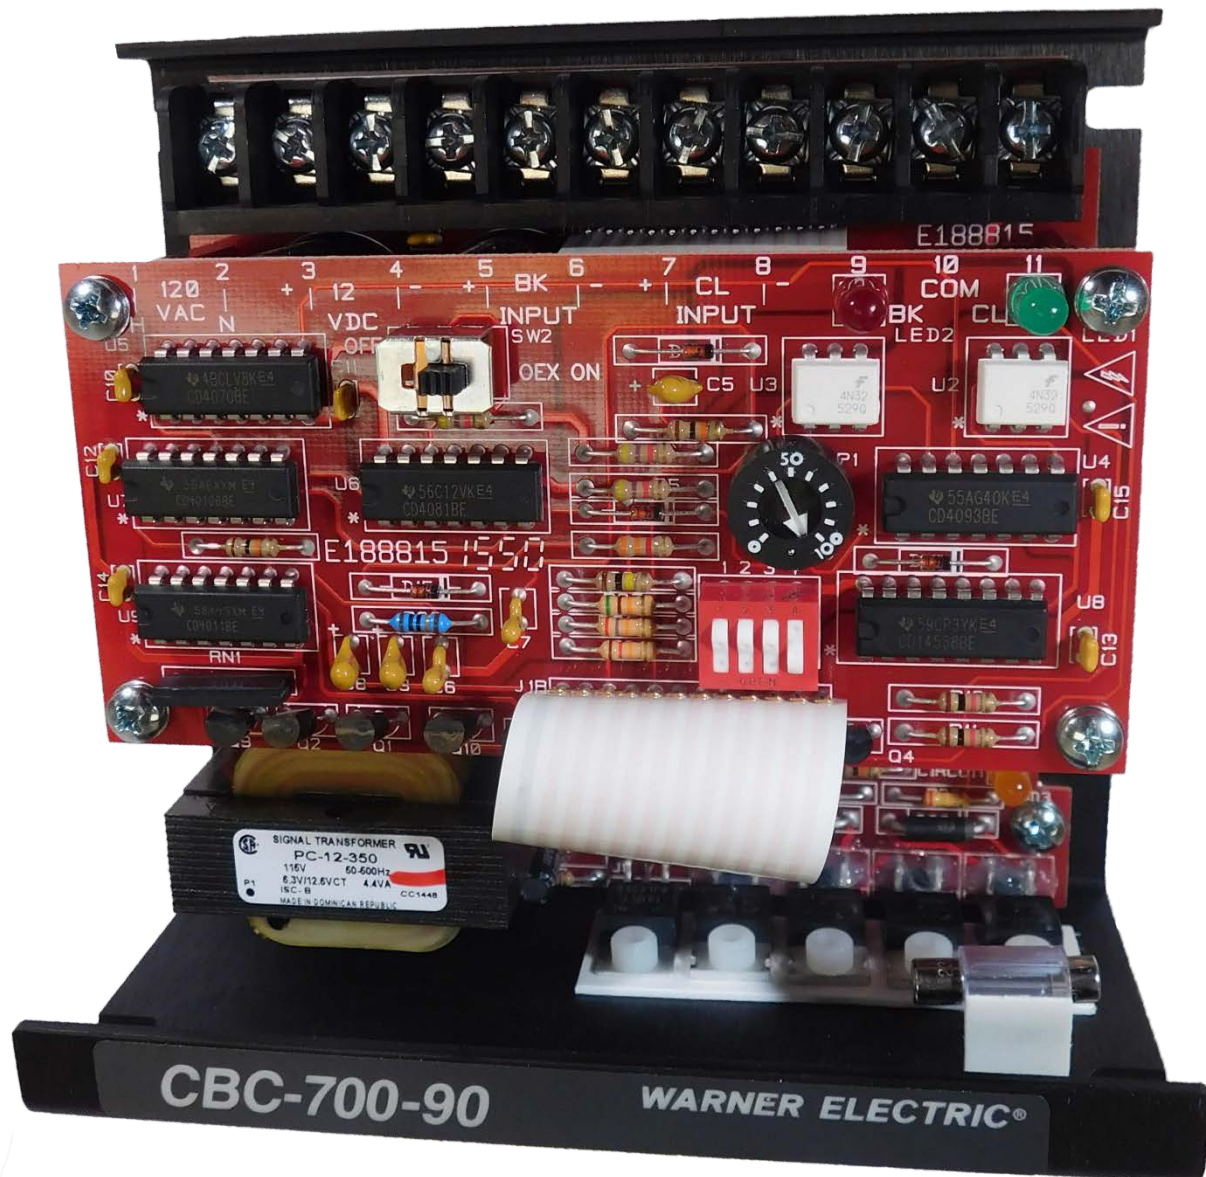

FILLING MACHINE CONTROLLERS

CBC-700-90 Controller

Part# – 100027

THE SPECIALIST IN FILLING APPLICATIONS FOR OVER 30 YEARS

130 Morgan Way, Morgantown, PA 19543

PHONE: 610.942.4200 | EMAIL: www.amsfilling.com | www.amsfilling.com